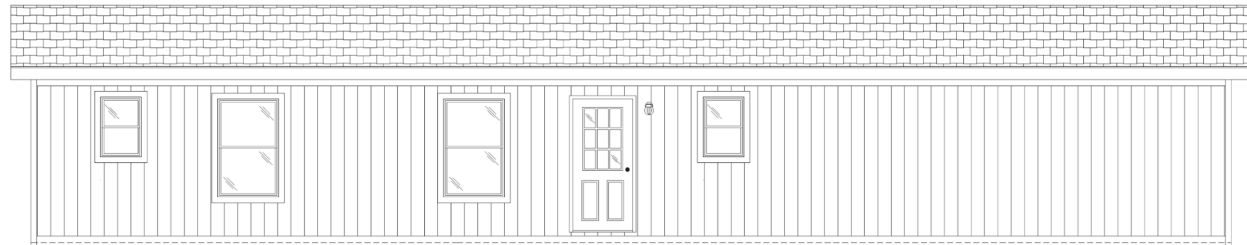

THE TEMPO SERIES

The Tempo

Brown Eyed Girl

27' x 60'

DIMENSIONS

1,600 sf

LIVING SPACE

4

BEDROOMS

2

BATHROOMS

OVERVIEW

60' Double Wide for Sale

Heritage Home Center

(425) 353-5464

or **Request Firm Quote**

EMAIL US

02 FRONT ELEVATION

FRONT SIDEWALL

REAR SIDEWALL

UPGRADED HITCH END-ELEVATION

OPT. UPGRADED HITCH ELEVATION

FRONT ENDWALL

REAR ENDWALL