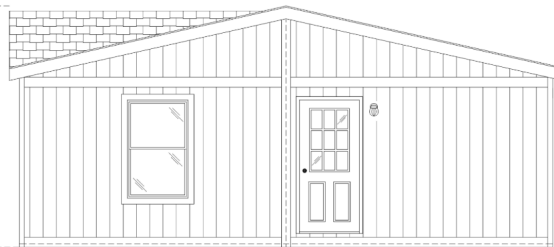

THE TEMPO SERIES

The Tempo

Brown Eyed Girl

27' x 60'

DIMENSIONS

1,600 sf

LIVING SPACE

4

EMAIL US

02 FRONT ELEVATION

FRONT SIDEWALL

REAR SIDEWALL

UPGRADED HITCH END-ELEVATION

OPT. UPGRADED HITCH ELEVATION

FRONT ENDWALL

REAR ENDWALL